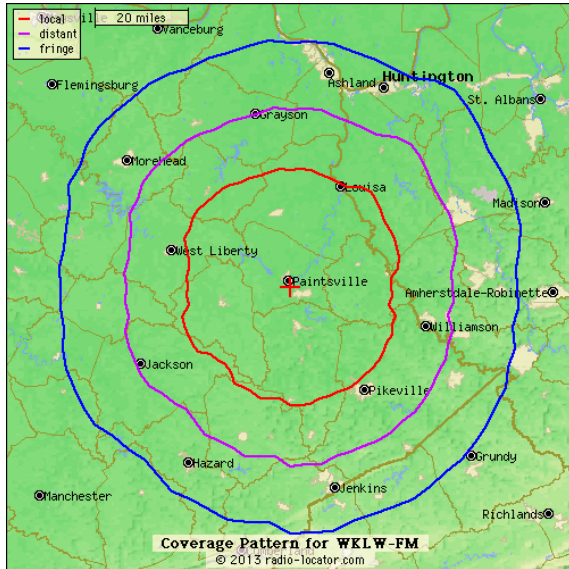

K94.7 WKLW-FM

About K-94.7: Who We Are and Who We Reach

K-94.7 is a radio station playing “East Kentucky’s Hit Music.” Based in Paintsville and broadcasting to several surrounding counties and towns. Several counties in our primary coverage area have no hit music station of their own, and we’re proud to serve these areas every day.

We primarily serve Johnson, Floyd, Lawrence, Magoffin, Martin and Morgan counties, but our signal reaches well into several other counties – as illustrated in the coverage map to the left.

The Music: Our core artists include Kelly Clarkson, Maroon 5, Katy Perry, Justin Timberlake, Adele, Meghan Trainor and more. We also offer an 80s and 90s show on Thursday nights!